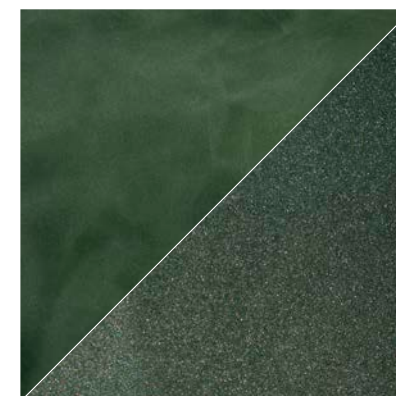

Caribbean
P1610

Maui
P1620

Curacao
P1630

Azure
P1640

Ocean
P1650

Reef
P1710

sparkle additive

Seaweed with Sparkle Additive

color-shift

Color-shift PIGMENT adds a new dimension to resinous flooring projects. These pearlescent pigments create unique optical illusions depending on the angles of viewing and light refraction.

Tamarin
P7010