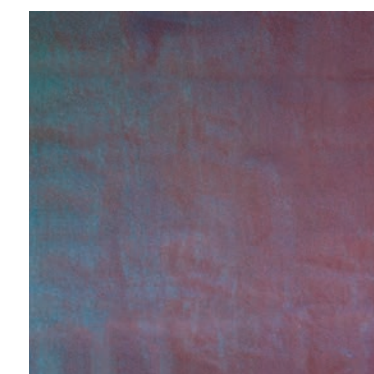

Macaw
P7030